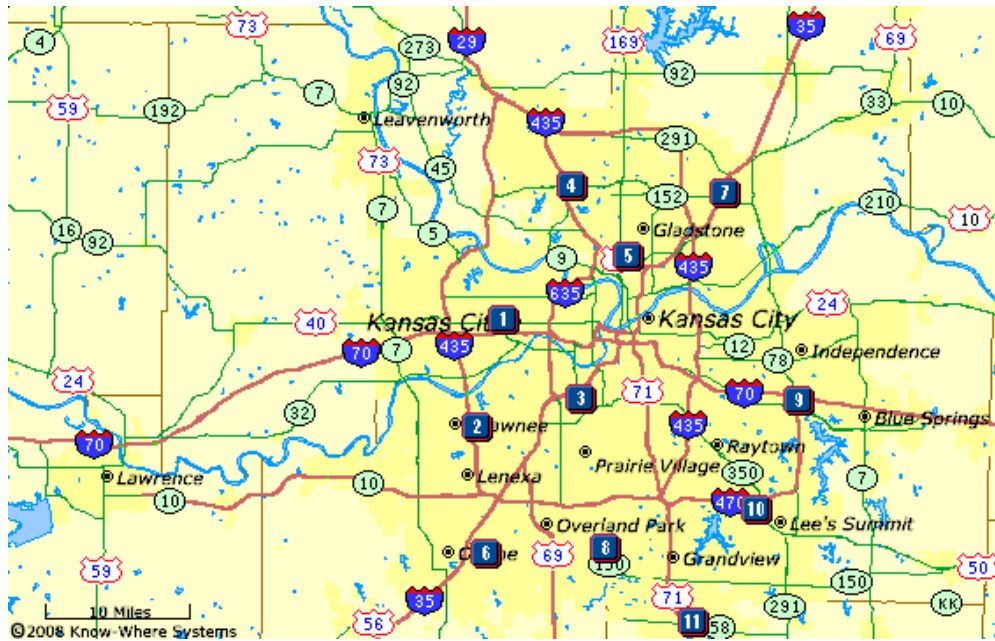

Gift Center

Services

For Your Business

Help

Shop by Room

Store Locator

Easy Search

Advanced Search

Print This Page

11 Lowe's stores nearest ZIP Code 66109 (Kansas City, Kansas)

Store

- 1** **LOWE'S OF KANSAS CITY, KS, #1830**
6920 STATE AVENUE
KANSAS CITY, KS 66102
- 2** **LOWE'S OF SHAWNEE, KS, #1084**
16300 WEST 65TH STREET
SHAWNEE, KS 66217
- 3** **LOWE'S OF ROELAND PARK, KS, #2588**
4960 ROE BOULEVARD
ROELAND PARK, KS 66205